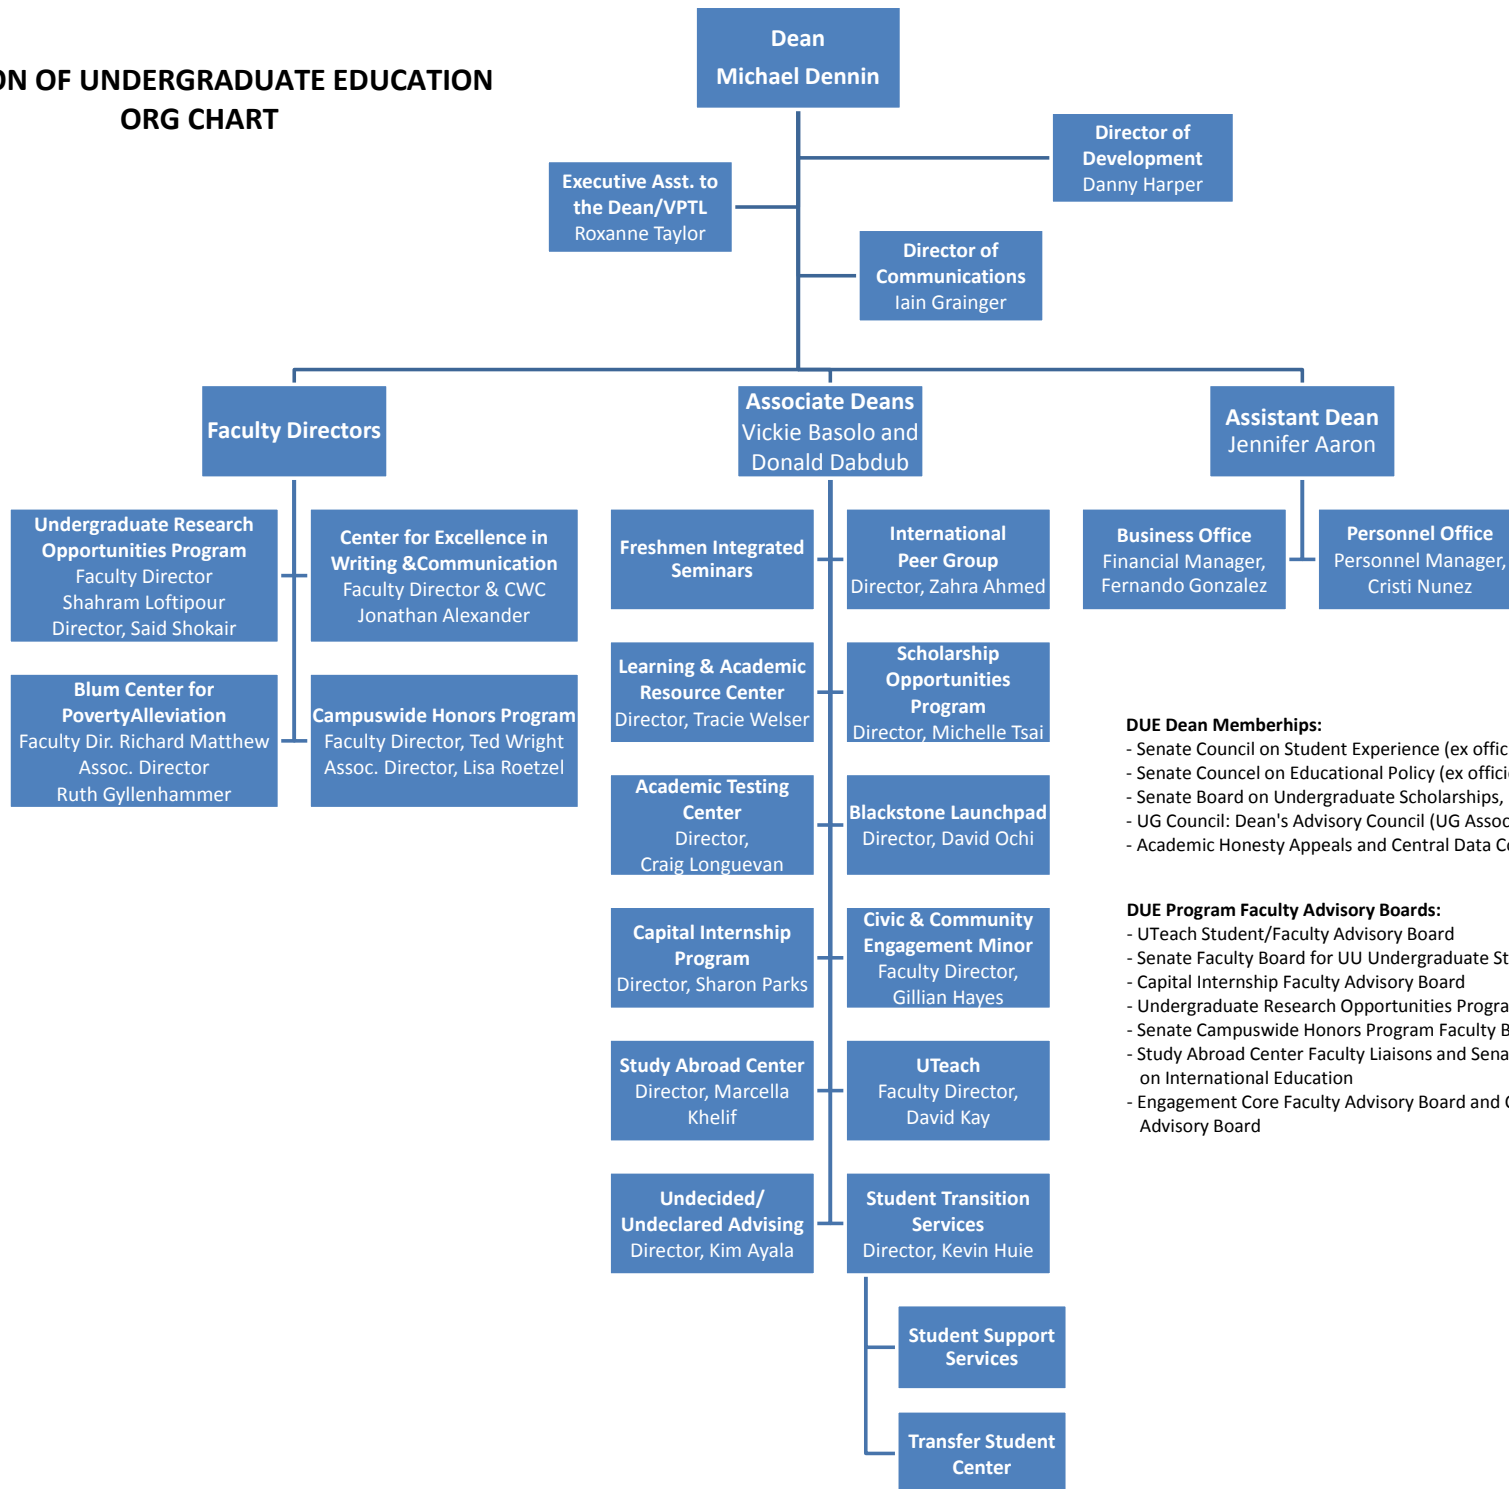

**DIVISION OF UNDERGRADUATE EDUCATION
ORG CHART**

- DUE Dean Memberhips:**
- Senate Council on Student Experience (ex officio)
 - Senate Council on Educational Policy (ex officio)
 - Senate Board on Undergraduate Scholarships, Honors & Financial Aid (ex officio)
 - UG Council: Dean's Advisory Council (UG Associate Deans)
 - Academic Honesty Appeals and Central Data Collection (by Senate Policy)

- DUE Program Faculty Advisory Boards:**
- UTeach Student/Faculty Advisory Board
 - Senate Faculty Board for UU Undergraduate Students
 - Capital Internship Faculty Advisory Board
 - Undergraduate Research Opportunities Program Faculty Advisory Board
 - Senate Campuswide Honors Program Faculty Board
 - Study Abroad Center Faculty Liaisons and Senate Faculty Subcommittee on International Education
 - Engagement Core Faculty Advisory Board and Civic & Community Engagement Advisory Board